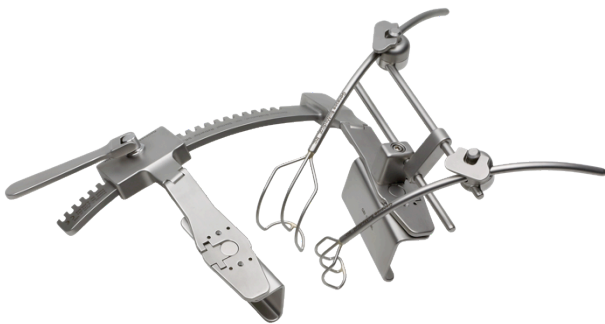

Adult Curved Atrial Rakes

See beyond the curve
with new curved atrial
rakes.

Expanded Exposure

- Curved Atrial Rakes for Genesee Biomedical Adult Sternal Retractor
- Less obtrusive, provides optimal exposure curving out of the field of visibility
- Interchangeable rakes combined with ball clamps and H bar produce excellent tissue exposure
- Unique shapes of ball and pillar clamps reduce risk of suture snagging

Genesee
BIOMEDICAL, INC.

Design beyond standard.

Curved Rake, Ball Clamp and H Mounting Bar

Ball Clamps and Mounting Bars

Ordering Information

Catalog Number

Product Description

Adult Curved Atrial Rakes – Standard Handles (6.25" Long)

AR-SLRC	Small Curved Left Atrial Rake (0.75" wide by 1.4" long by 1" deep)
AR-MLRC	Medium curved Left Atrial Rake (1.25" wide by 1.4" long by 1.1" deep)
AR-LLRC	Large Curved Left Atrial Rake (1.5" wide by 2.4" long by 1.75" deep)
AR-LRRC	Large Curved Right Atrial Rake (1.75" wide by 1.6" long by 0.7" deep)
AR-LARC	Long Curved Atrial Rake (0.75" wide by 2.5" long by 2" deep)

Accessories for Curved Atrial Rakes

AR-HW	Large Hex Wrench
AR-HWG	Large Hex Wrench - Green Handle
AR-CC	Adult Ball Clamp for Curved and Straight Rakes
AR-CCT	Adult Toggle Ball Clamp for Curved and Straight Rakes
AR-PC	Adult Pillar Clamp
AR-PCT	Adult Pillar Clamp with Toggle
AR-HR	"H" Mounting Bar
AR-MB	Straight Mounting Bar